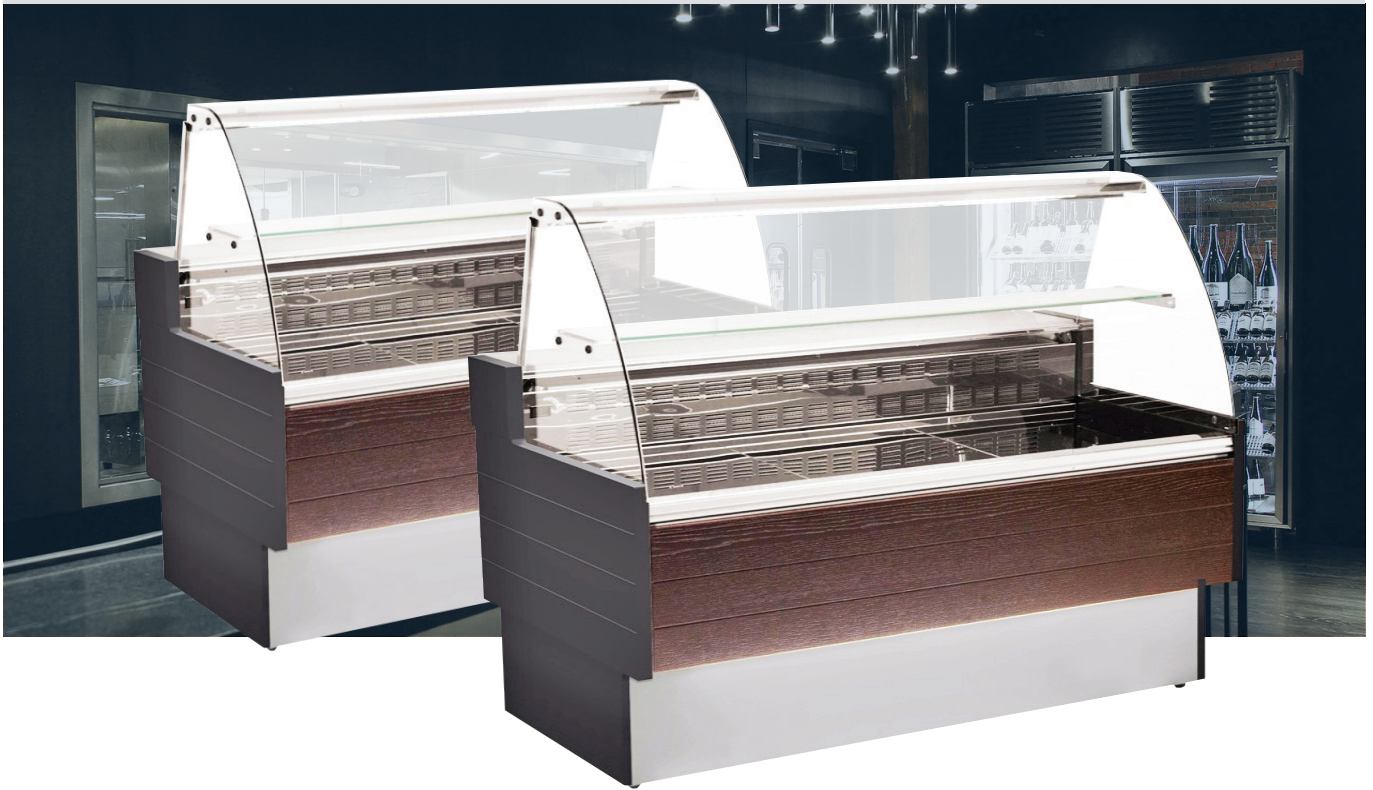

KIBUK Serveover Counters

KIBUK100 / KIBUK150 / KIBUK200 / KIBUK250 / KIBUK300

 2 Years Parts & Labour Warranty

 3-4 Weeks Lead Time

 UK Service Support

 Manufactured In Europe

This Sterling Pro Green serveover counter range is ideal for commercial environments such as cafés, convenience stores and restaurants. Manufactured in Europe, this range features independent refrigerated under storage, internal ambient shelf displays, LED lighting, automatic timed defrosting, Stainless Steel display decks, wooden side walls, electronic controls, curved glass and a Stainless Steel and dark brown exterior finish.

Model	Deck Area	Temperature Range	Max Ambient	Refrigerant	Dimensions (mm)		
KIBUK100	0.60m ²	+3°C to +5°C	+25°C	R452a	W1040	D900	H1262
KIBUK150	0.83m ²	+3°C to +5°C	+25°C	R452a	W1520	D900	H1262
KIBUK200	1.10m ²	+3°C to +5°C	+25°C	R452a	W2000	D900	H1262
KIBUK250	1.38m ²	+3°C to +5°C	+25°C	R452a	W2480	D900	H1262
KIBUK300	3.86m ²	+3°C to +5°C	+25°C	R452a	W2960	D900	H1262