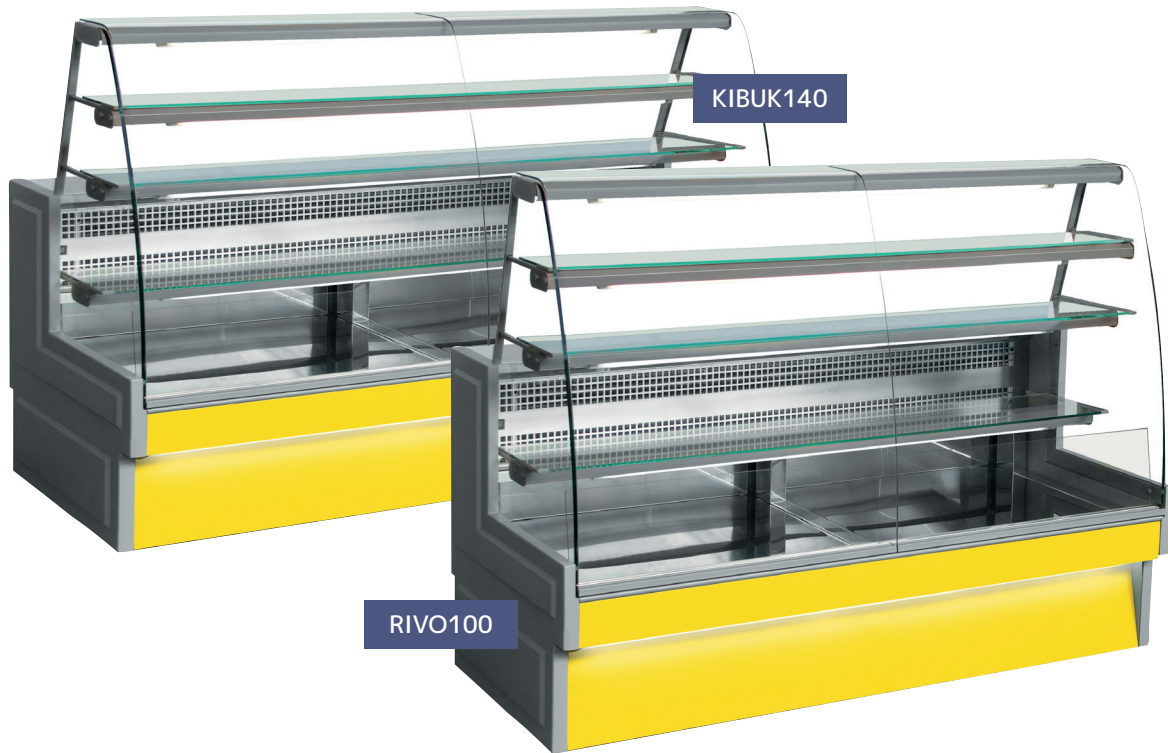

RIVO Serveovers
RIVO100 / 140 / 200 / 280

Specifications

Model	Deck Area	Temperature	Max Ambient	Dimensions (mm) Width / Depth / Height			Refrigerant
RIVO100	1.48m ²	+3°C to +5°C	+25°C	1030	876	1432	R452a
RIVO140	1.79m ²	+3°C to +5°C	+25°C	1435	876	1432	R452a
RIVO200	2.67m ²	+3°C to +5°C	+25°C	1910	876	1432	R452a
RIVO280	3.86m ²	+3°C to +5°C	+25°C	2790	876	1432	R452a

Features

13 amp plug	3 glass shelves (lower shelf refrigerated)
Slide-out display deck for easy loading	Scratch-resistant laminated serving shelf
Stainless Steel deck	Automatic defrost
Anti-mist front glass	Low energy consumption